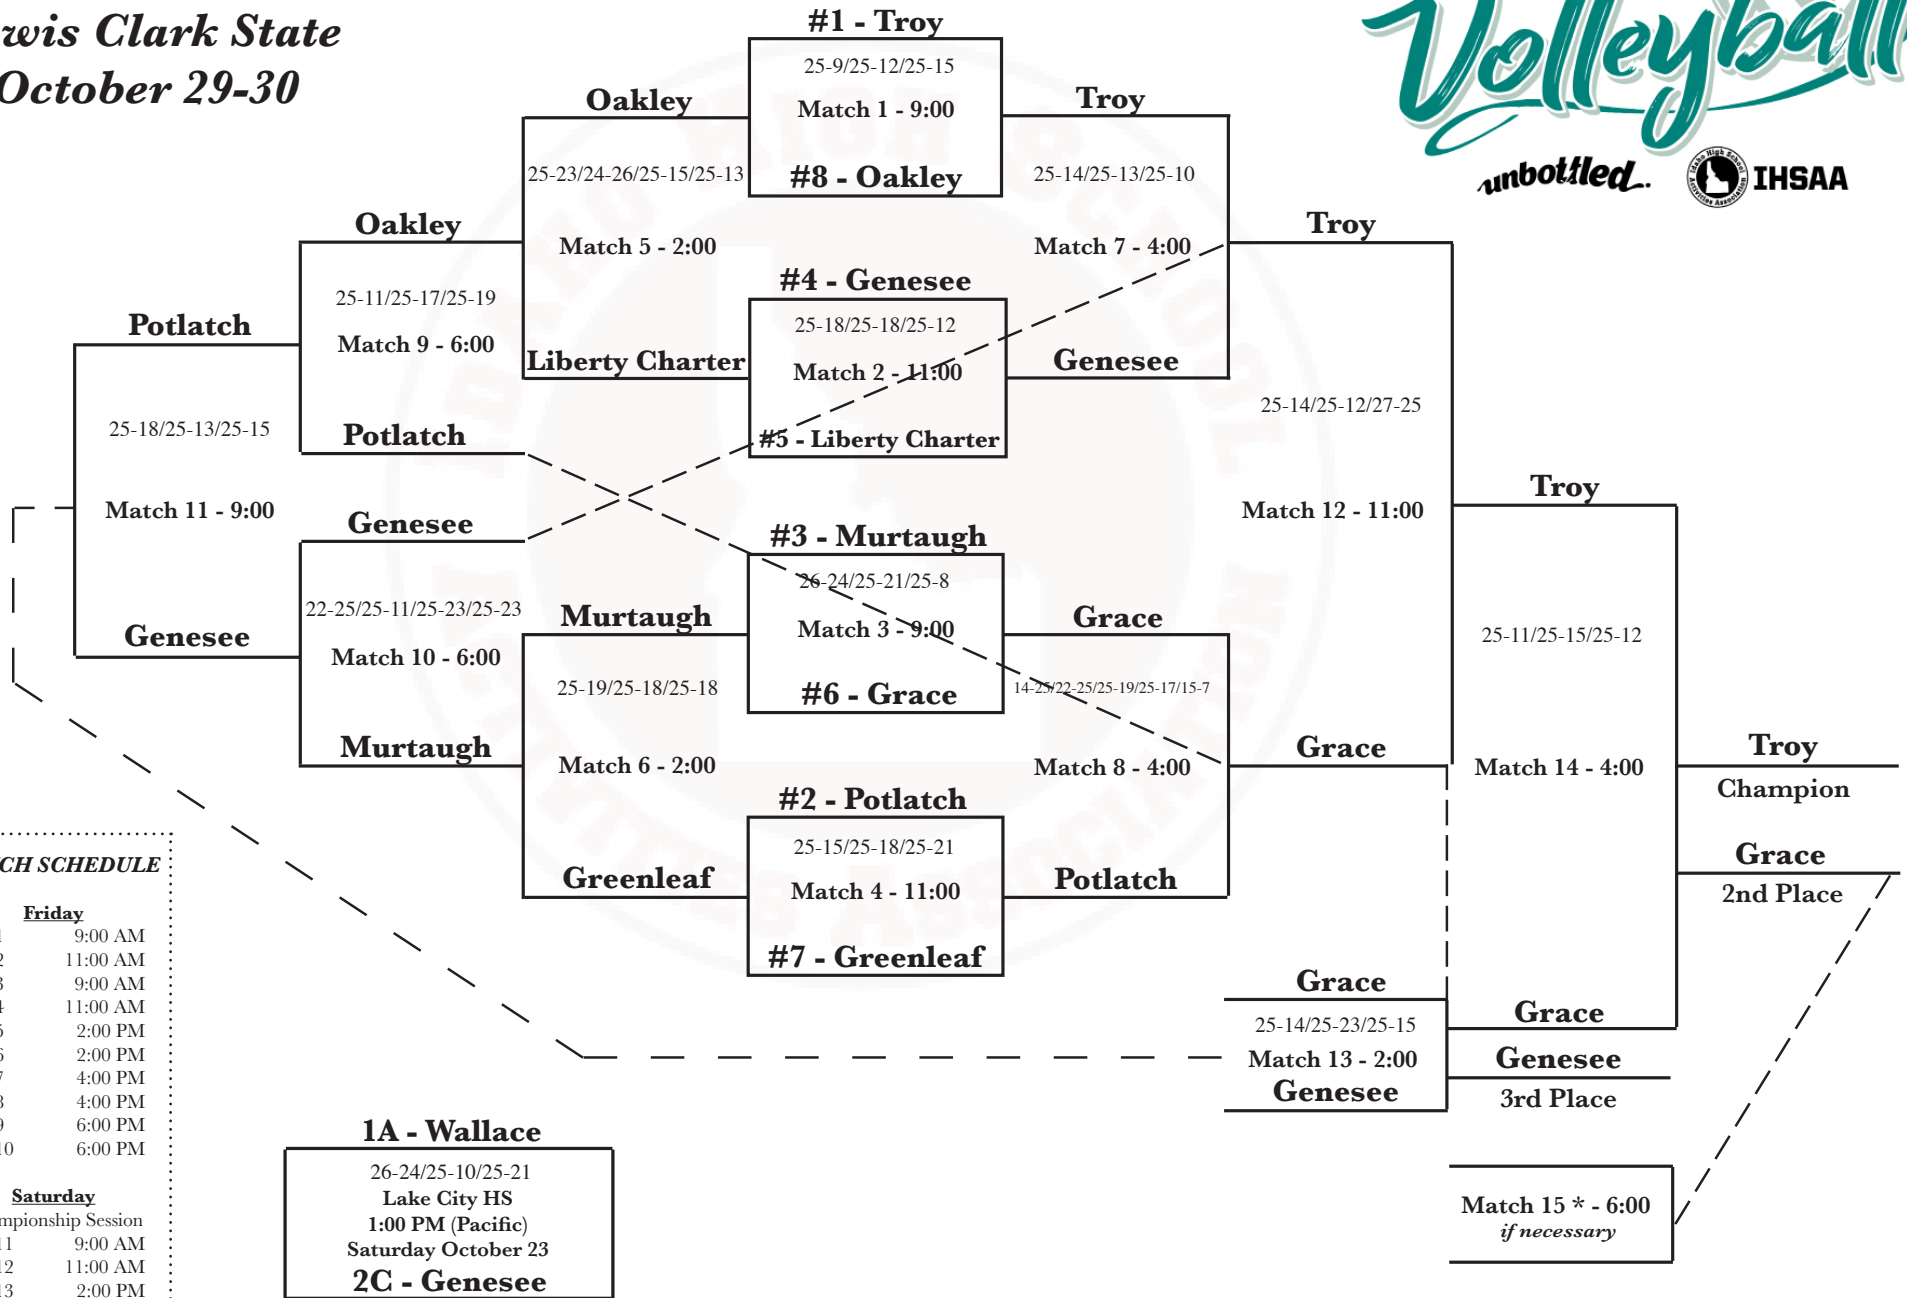

unbottled.
1A DI

Lewis Clark State
October 29-30

MATCH SCHEDULE

Friday	
Match 1	9:00 AM
Match 2	11:00 AM
Match 3	9:00 AM
Match 4	11:00 AM
Match 5	2:00 PM
Match 6	2:00 PM
Match 7	4:00 PM
Match 8	4:00 PM
Match 9	6:00 PM
Match 10	6:00 PM

Saturday	
Championship Session	
Match 11	9:00 AM
Match 12	11:00 AM
Match 13	2:00 PM
Match 14	4:00 PM
Match 15 *	6:00 PM

1A - Wallace
26-24/25-10/25-21
Lake City HS
1:00 PM (Pacific)
Saturday October 23
2C - Genesee
State Play-In Match

Match 15 * - 6:00
if necessary